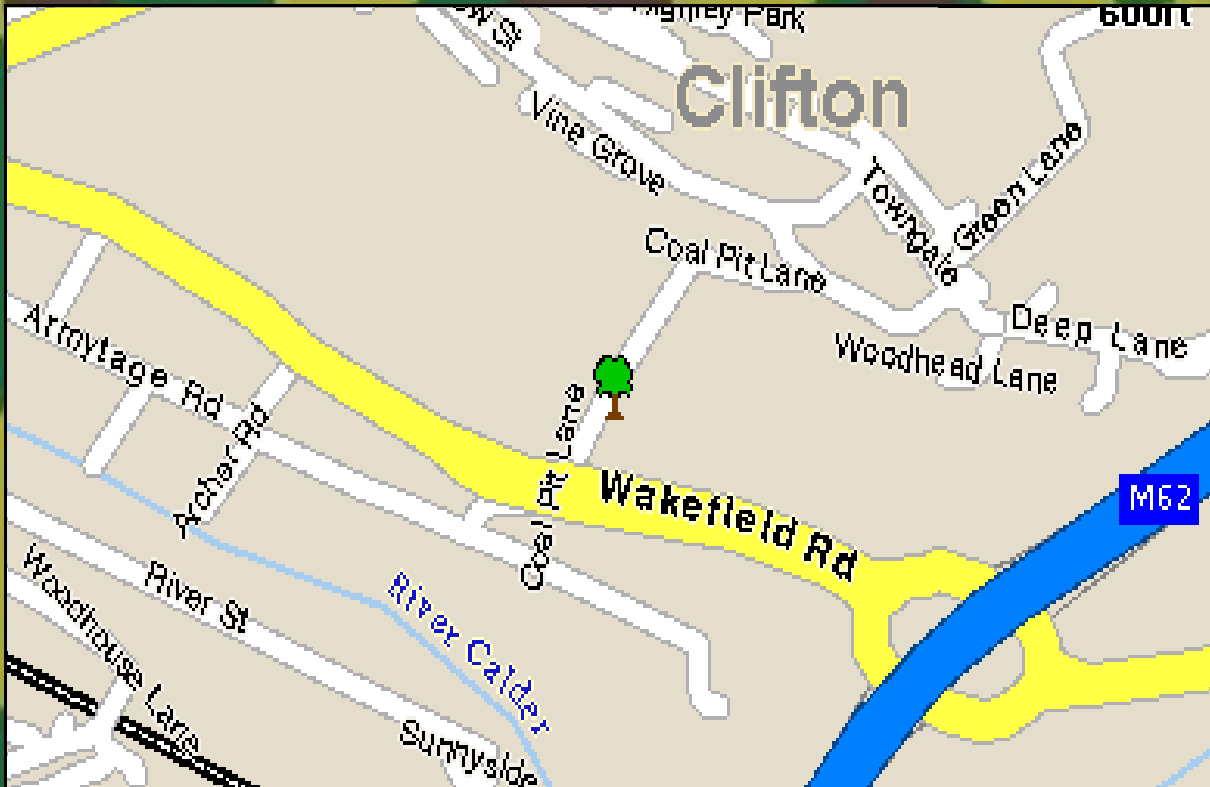

## Venue map and directions

### Powerplay Skirmish - Brighouse

Leave the M62 at junction 25.  
(This is the junction near Harsthead moor services)  
Take the Brighouse exit off the roundabout and then head along Wakefield road (A644) after 200mts turn right up Coal Pit lane.  
The entrance to the site is on the right hand side almost opposite the rear entrance of the Holiday Inn Hotel  
Nearest Postcode is HD6 4HW (Beware some satnavs will take you past the site towards Clifton)