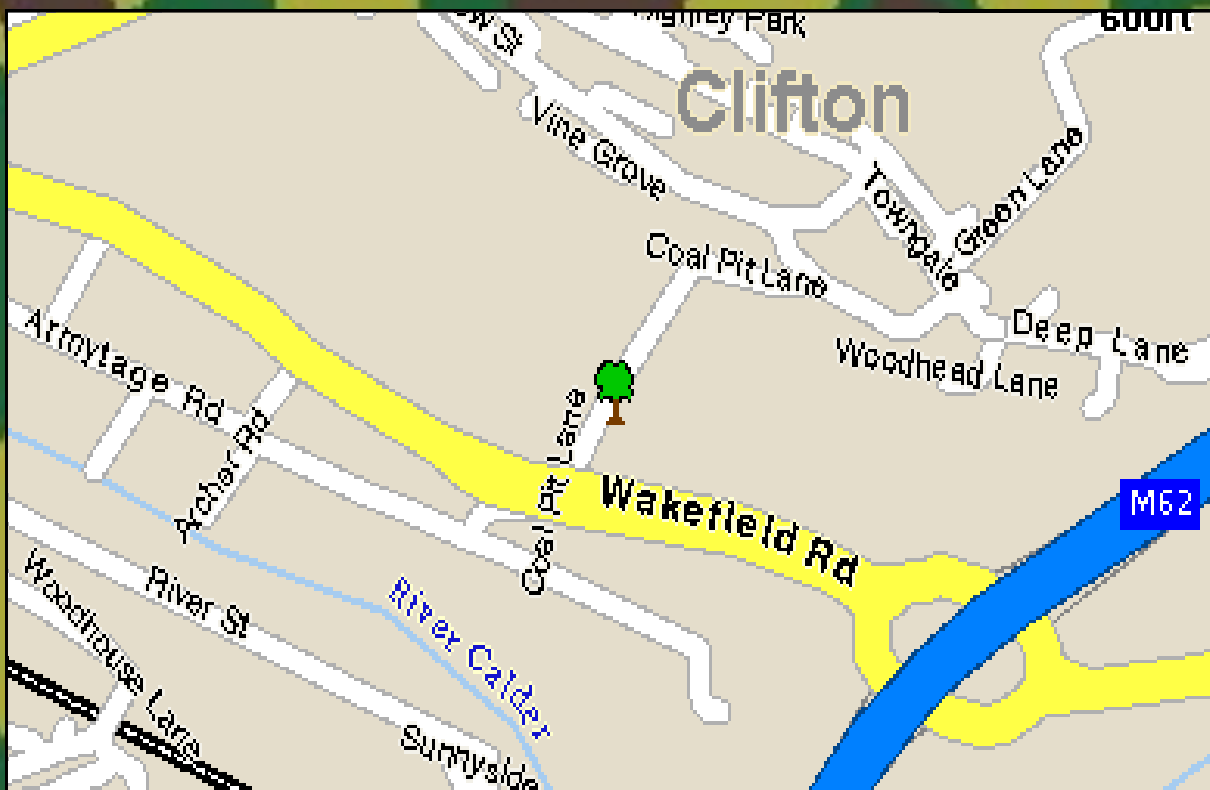

## Venue map and directions

### Powerplay - Brighouse

Leave the M62 at junction 25.  
(This is the junction near Harsthead moor services)  
Take the Brighouse exit off the roundabout and then head along Wakefield road (A644) after 200mts turn right up Coal Pit lane.  
The entrance to the site is on the right hand side almost opposite the rear entrance of the Holiday Inn Hotel  
Nearest Postcode is HD6 4HW (Beware some satnavs will take you past the site towards Clifton)